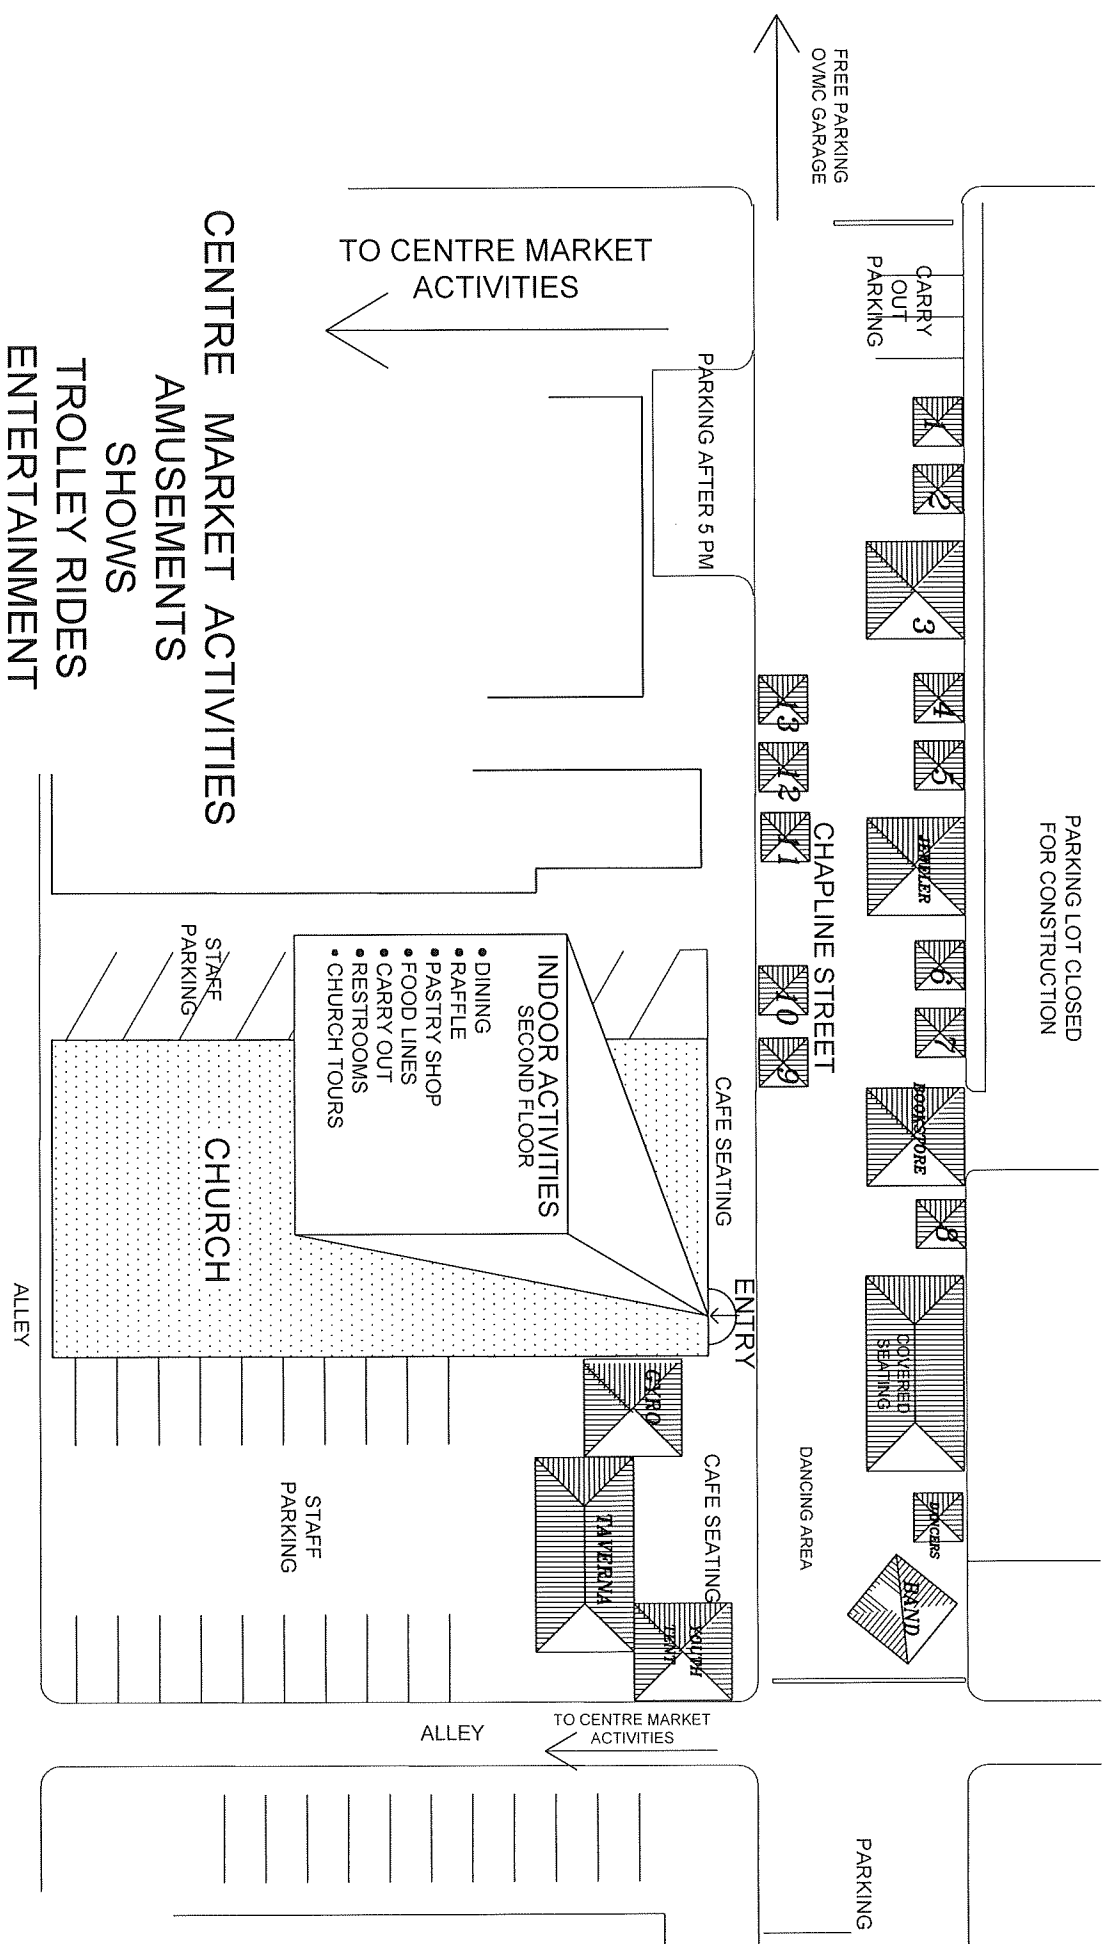

GRECIAN FEST - INDOOR PLAN

CENTRE MARKET ACTIVITIES  
 AMUSEMENTS  
 SHOWS  
 TROLLEY RIDES  
 ENTERTAINMENT

# GRECIANFEST ACTIVITY MAP